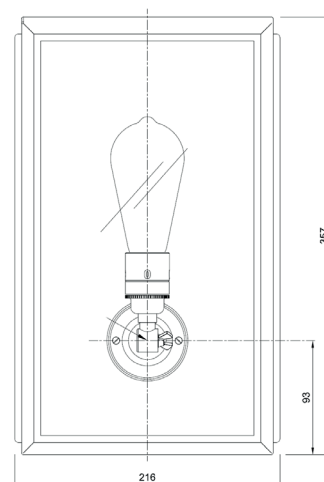

Name **ESSEX-C**
 Number **N094**
 Collection **NAUTIC**

TEKNA

General

Location Indoor/outdoor
 Main material Brass/glass
 IP rating IP 44
 Class I
 Bathroom zone Zone 3
 Voltage 220-240V
 Driver Required No
 Cable length (m) 0,15
 Dimensions (mm/ W-H-D) W216mm - H357mm - D140mm
 Mounting method Wall bracket
 Brut weight (kg) 2,5Kg
 Gross weight (kg) 3,3Kg
 Packing (mm / W-H-D) 420-200-410
 Energy Efficiency % 0,78

Lamp

Included
 Light source Caret squirrel cage
 Number of light sources 1
 Soket Type E27
 Bulb shape ST64
 Max Lamp Length 165 mm
 power consumption 7,7W
 Luminous Flux 350lm
 Colour Temp 2300K
 CRI >80
 Lifetime 25000hrs.
 Beam angle 360°