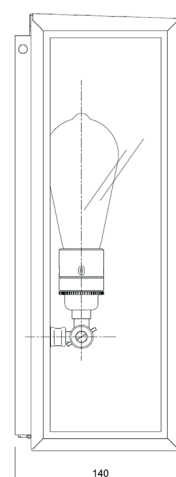

Finishes

Dark Bronze
Polished Chrome Plated Brass
Brushed Nickel Plated Brass
Brushed Chrome Plated Brass
Polished Nickel Plated Brass
Lacquered Jet Black
Lacquered Kenia Red
Lacquered Orange Rust
Lacquered Maize
Lacquered Bottle Green
Lacquered Chinese Turquoise
Lacquered Royal Blue
Lacquered French Grey