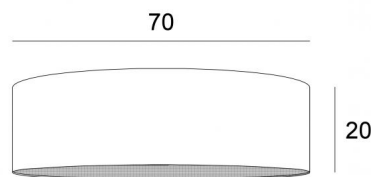

## LAMPSHADE KENTIKA 70 SHORT

Cylindrical round EXTRA FLAT lampshade Ø70cm, supplied with a light diffuser that completely seals the bottom.

Under the reference LAMPSHADE KENTIKA SHORT, they are 5 other sizes with a choice of more than 150 different fabrics and colours

### OVERALL SIZES

Ø70cm H20cm