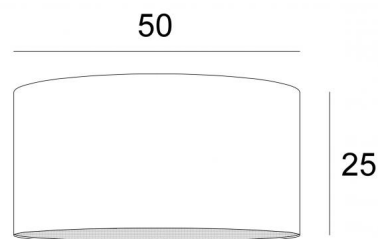

Lampshade KENTIKA 50 in Seta lemon (fabric from category 3)

Cylindrical round lampshade Ø50cm, supplied with a light diffuser that completely seals the bottom.

Under the reference LAMPSHADE KENTIKA, they are 8 other sizes with a choice of more than 150 different fabrics and colours

OVERALL SIZES

Ø50cm H25cm

TECHNICAL DATA

Under the category **SUSPENSIONS**, we offer you :

- with **one E27 fitting**, a choice between 11 suspensions
- with **one NOURRICE** (4 fittings E27), a choice between 8 suspensions.

The lampshade and the diffuser can easily be placed after the suspension has been mounted

LAMPSHADE : SIZES & CODE

Ø50 - 50 - 25cm (1x E27) (code 4550)

Ø50 - 50 - 25cm (*Nourrice* : 4x E27) (code 4551)

+ *integral diffuser*