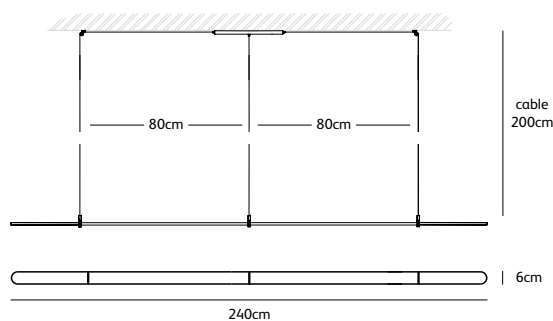

# COCO

suspension lamp 200, 240 cm

CO.200.SU

color & material

translucent  
natural acrylic stone

|                       |  |
|-----------------------|--|
| Order code            | <b>CO.200.SU</b>                         |
| Dimensions            |  |
| Wxdxh                 | <b>200x6x1,2cm</b>                       |
| Standard cable length | <b>200cm</b>                             |
| Material              | <b>Translucent natural acrylic stone</b> |
| Light source          | <b>LED 38W / 2600K / 1800 lm</b>         |
| Weight                |  |
| Net. weight           | <b>1,6kg</b>                             |
| Driver                |  |
|                       | <b>Dimmable driver</b>                   |
|                       | <b>Dimmer not included</b>               |
| Standard driver box   |  |
|                       | <b>24x8x4cm white (optional black)</b>   |

|                       |  |
|-----------------------|--|
| Order code            | <b>CO.240.SU</b>                         |
| Dimensions            |  |
| Wxdxh                 | <b>240x6x1,2cm</b>                       |
| Standard cable length | <b>200cm</b>                             |
| Material              | <b>Translucent natural acrylic stone</b> |
| Light source          | <b>LED 46W / 2600K / 2200 lm</b>         |
| Weight                |  |
| Net. weight           | <b>2kg</b>                               |
| Driver                |  |
|                       | <b>Dimmable driver</b>                   |
|                       | <b>Dimmer not included</b>               |
| Standard driver box   |  |
|                       | <b>24x8x4cm white (optional black)</b>   |