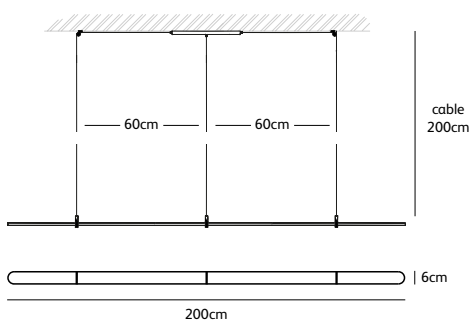

# COCO

suspension lamp 200, 240 cm

CO.200.SU

color & material

translucent  
natural acrylic stone

|                       |  |
|-----------------------|--|
| Order code            | <b>CO.200.SU</b>                         |
| Dimensions            |  |
| Wxdxh                 | <b>200x6x1,2cm</b>                       |
| Standard cable length | <b>200cm</b>                             |
| Material              | <b>Translucent natural acrylic stone</b> |
| Light source          | <b>LED 38W / 2600K / 1800 lm</b>         |
| Weight                |  |
| Net. weight           | <b>1,6kg</b>                             |
| Driver                |  |
|                       | <b>Dimmable driver</b>                   |
|                       | <b>Dimmer not included</b>               |
| Standard driver box   |  |
|                       | <b>24x8x4cm white (optional black)</b>   |

|                       |  |
|-----------------------|--|
| Order code            | <b>CO.240.SU</b>                         |
| Dimensions            |  |
| Wxdxh                 | <b>240x6x1,2cm</b>                       |
| Standard cable length | <b>200cm</b>                             |
| Material              | <b>Translucent natural acrylic stone</b> |
| Light source          | <b>LED 46W / 2600K / 2200 lm</b>         |
| Weight                |  |
| Net. weight           | <b>2kg</b>                               |
| Driver                |  |
|                       | <b>Dimmable driver</b>                   |
|                       | <b>Dimmer not included</b>               |
| Standard driver box   |  |
|                       | <b>24x8x4cm white (optional black)</b>   |