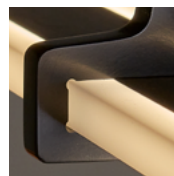

# COCO

suspension lamp 200, 240 cm

CO.200.SU

color & material

translucent  
natural acrylic stone

|                       |  |
|-----------------------|--|
| Order code            | <b>CO.200.SU</b>                         |
| Dimensions            |  |
| Wxdxh                 | <b>200x6x1,2cm</b>                       |
| Standard cable length | <b>200cm</b>                             |
| Material              | <b>Translucent natural acrylic stone</b> |
| Light source          | <b>LED 38W / 2600K / 1800 lm</b>         |
| Weight                |  |
| Net. weight           | <b>1,6kg</b>                             |
| Driver                |  |
|                       | <b>Dimmable driver</b>                   |
|                       | <b>Dimmer not included</b>               |
| Standard driver box   |  |
|                       | <b>24x8x4cm white (optional black)</b>   |