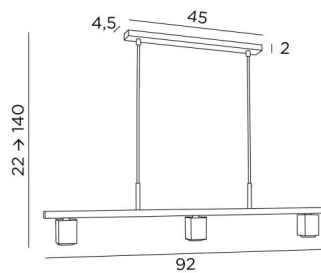

GEMINI 3

GEMINI 3 in brushed bronze

Suspension with three GU10 spots. Also available with 5 or 6 spots. Adjustable in height when mounting. Dimmable and without transformer. To be placed above a desk, a table or a work plan

OVERALL SIZES

H22cm→140cm L92 x 5cm

Spot : #5cm H6,9cm

BASE

45 x 4,5 x 2cm

TECHNICAL DATA

Three GU10 fittings

Dimmable suspension

Hanger length : 92cm

Distance between spots : 40cm

Distance between tubes : 37cm

Suspension adjustable in height during installation

On request : longer suspension tubes

A fixing plate for the ceiling base (plan in PDF)