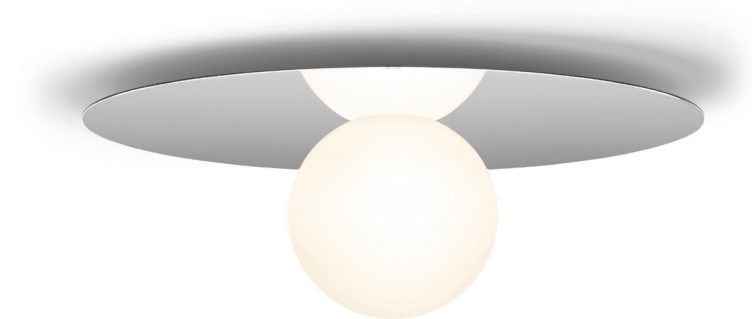

FINISHES

BOLA DISC

CHROME

BRASS

ROSE GOLD

GUNMETAL

MATTE BLACK

GLOSS WHITE

DIMENSIONS

BOLA DISC FLUSH 12, 18, 22, 32

LIGHT CONTROL

Hard-wired, 0-10V and ELV compatible

FEATURES

Shade Options: 12"(30cm), 18"(46cm), 22"(55cm), 32"(81.2cm)

SPECIFICATIONS

Voltage: 120-277V 50/60Hz
Power Consumption: 6W (12", 18"), 12W (22"), 20W (32")
Color Temperature: 2700K - 1800K (Warm Dim)
Note: 3000K CCT models and 2700 CCT models
Available Upon Request
Luminosity: 290Lm (12"), 290Lm (18"), 800Lm (22"), 1625Lm (32")
Luminaire Efficacy: 65 Lumens/Watt (average)
Color Rendition Index: 95 CRI
50K hour lifespan
Cord Length: 8.9' (2.9m) (Field cuttable)
1 year warranty

CERTIFICATIONS

Intertek

PACKAGING WEIGHT AND DIMENSIONS

Bola Disc 12	4LBS	15" X 15" X 7"
(Steel Shade)	1.8KG	38cm X 38cm X 18cm
Bola Disc 12	2.4LBS	15" X 15" X 7"
(White Aluminum Shade)	1.1KG	38cm X 38cm X 18cm
Bola Disc 18	8.6LBS	20.75" X 20.75" X 8"
(Steel Shade)	3.9KG	53cm X 53cm X 20cm
Bola Disc 18	6.75LBS	20.75" X 20.75" X 8"
(White Aluminum Shade)	3KG	53cm X 53cm X 20cm
Bola Disc 22	12.25LBS	24" X 24" X 10"
(Steel Shade)	5.6KG	61cm X 61cm X 25cm
Bola Disc 22	9LBS	24" X 24" X 10"
(White Aluminum Shade)	4.1KG	61cm X 61cm X 25cm
Bola Disc 32	23.8LBS	34.5" X 34.5" X 10.5"
(Steel Shade)	10.8KG	87.6cm X 87.6cm X 27cm
Bola Disc 32	17.5LBS	34.5" X 34.5" X 10.5"
(White Aluminum Shade)	7.9KG	87.6cm X 87.6cm X 27cm

NOTES

Custom requests can be considered on volume orders

Pablo

Pablo