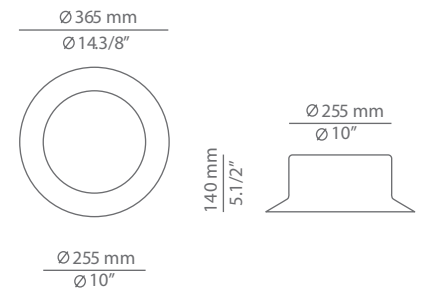

Product Code	Lamp
t-3411L-W	LED 15W (2700K / Ang 120° / >80 CRI) A* 230V (included) / Typ* 1275 lumens Dimmable Triac

Finish	
26 BLK	Black
74 WH	White
44 CP	Copper
61 S GLD	Satin Gold
CUSTOM