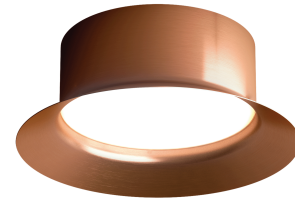

# MAINE

t-3410L / t-3411L  
ceiling lamp

Date	Type
Project	
Location	
Model #	Quantity
Specifier	

## Description

Metallic ceiling lamp providing direct light.  
Acrylic bottom diffuser.

Pictures above might not show the specified dimensions or material. They are for illustration purposes only.

## Ordering information

Product Code	Lamp
t-3410L-W	LED 10W (2700K / Ang 120° / >80 CRI) <b>A*</b> 230V (included) / Typ* 850 lumens Dimmable Triac

Finish	
26 BLK	Black
74 WH	White
44 CP	Copper
61 S GLD	Satin Gold
CUSTOM	

Product Code	Lamp
t-3411L-W	LED 15W (2700K / Ang 120° / >80 CRI) <b>A*</b> 230V (included) / Typ* 1275 lumens Dimmable Triac

Finish	
26 BLK	Black
74 WH	White
44 CP	Copper
61 S GLD	Satin Gold
CUSTOM	