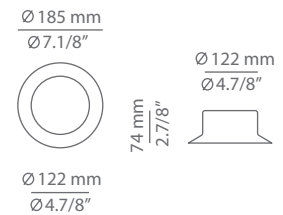

## Description

Metallic ceiling lamp providing direct light.  
Acrylic bottom diffuser.

Pictures above might not show the specified dimensions or material. They are for illustration purposes only.

## Ordering information

Product Code	Lamp
t-3410L-W	LED 10W (2700K / Ang 120° / >80 CRI) <b>A*</b> 230V (included) / Typ* 850 lumens Dimmable Triac

Finish	
26 BLK	Black
74 WH	White
44 CP	Copper
61 S GLD	Satin Gold
CUSTOM	