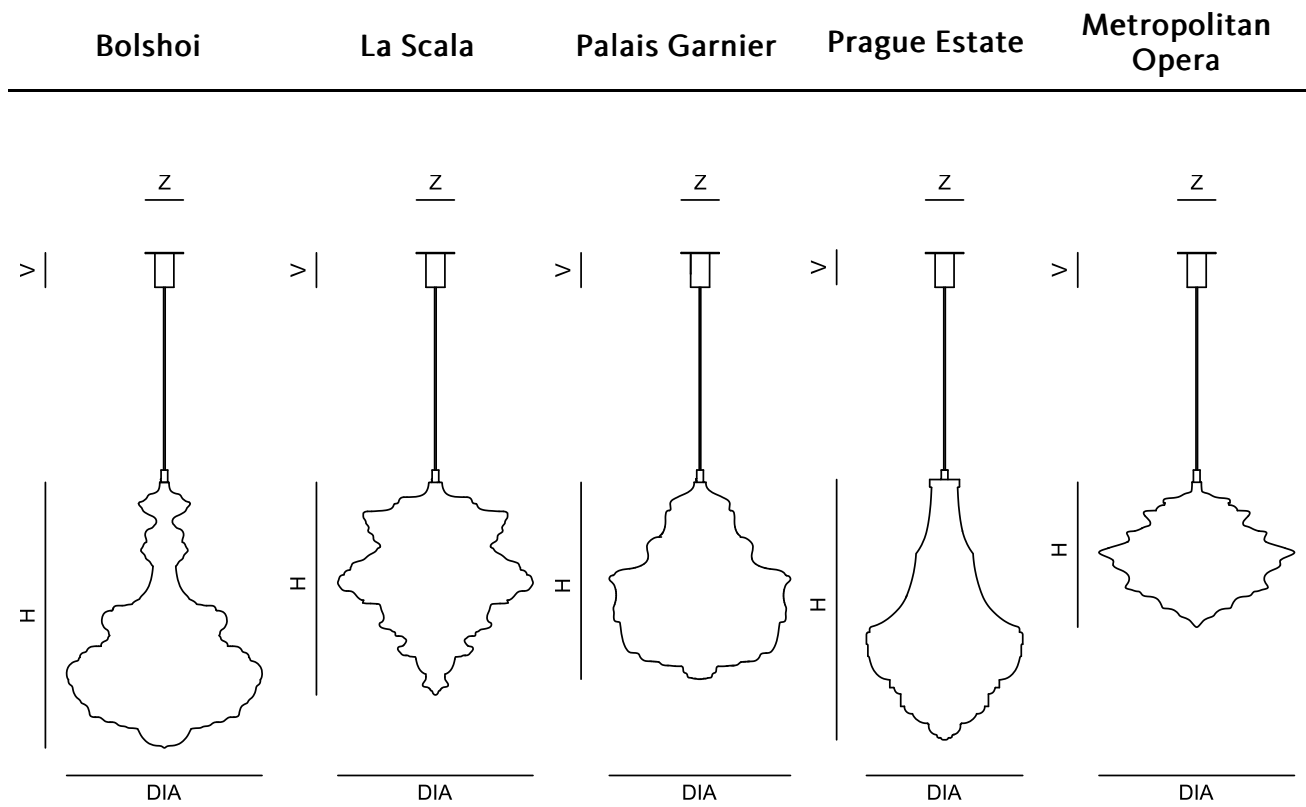

Total weight: 12,4 kg

Pallet 1200 x 800 x 1120 mm: 4 pcs

LASVIT Technical Sheet

NEVERENDING GLORY MEDIUM COLLECTION

TECHNICAL DETAILS

Type	CE	UL
Light source	Clear, Iris, Opal, 1 × LED E27, 6 W, 2700 K, 420 Lumens, CRI 95	Clear, Iris, 1 × LED E26, 6 W, 2700 K, 420 Lumens, CRI 95
	Smoke, 1 × LED E27, 6 W, 2200 K, 480 Lumens, CRI 95	Smoke 1 × LED E26, 6 W, 2200 K, 480 Lumens, CRI 95
	dimnable	dimnable
Input voltage	240 V, 50 Hz	120V, 60 Hz
Rated power	6W	
Cord color	white, black textile cord (for smoke glass version only) with safety wire	transparent cord with safety wire
Cord length	min. 500 mm / 19 ³ / ₄ " – 2000 mm / 78 ³ / ₄ ", longer cord is available, contact your sales person	
Metal parts	laquered – white matt, black matt for smoke version only	
Prot. rating	IP 20	
Safety class	CLASS I	

LASVIT Technical Sheet

NEVERENDING GLORY MEDIUM COLLECTION

TECHNICAL DRAWING

Name	Dia (mm / in)	H (mm / in)	Z (mm / in)	V (mm / in)
Bolshoi	413 / 16 ¹ / ₄	586 / 23 ¹ / ₈	80 / 3 ¹ / ₈ (115 / 4 ¹ / ₂)*	73 / 27 ⁷ / ₈ (83 / 3 ¹ / ₄)*
La Scala	412 / 16 ¹ / ₄	475 / 18 ³ / ₄	80 / 3 ¹ / ₈ (115 / 4 ¹ / ₂)*	73 / 27 ⁷ / ₈ (83 / 3 ¹ / ₄)*
Palais Garnier	382 / 15	441 / 17 ³ / ₈	80 / 3 ¹ / ₈ (115 / 4 ¹ / ₂)*	73 / 27 ⁷ / ₈ (83 / 3 ¹ / ₄)*
Prague Estate	330 / 13	570 / 22 ¹ / ₂	80 / 3 ¹ / ₈ (115 / 4 ¹ / ₂)*	73 / 27 ⁷ / ₈ (83 / 3 ¹ / ₄)*
Metropolitan Opera	413 / 16 ¹ / ₄	332 / 13 ¹ / ₈	80 / 3 ¹ / ₈ (115 / 4 ¹ / ₂)*	73 / 27 ⁷ / ₈ (83 / 3 ¹ / ₄)*