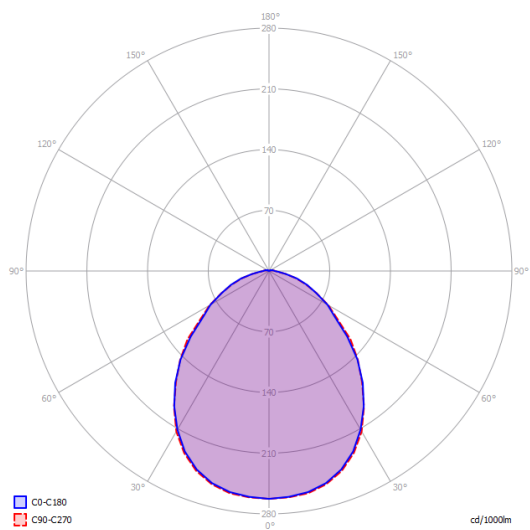

# LODES

Kelly small dome 50

Polar diagram

E27 Classic A60  
3 x max 46 W Eco

E27 LED  
3 x 25 W  
(W / L max 12 cm)

## Options of Kelly

Kelly medium dome 60

Kelly large dome 80