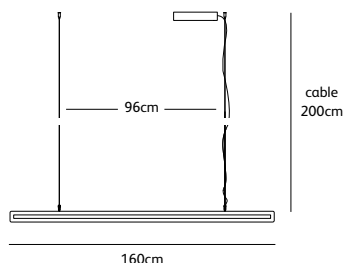

Order code	FR.120.SU.UP/DOWN.*
Dimensions	
Wxdxh	120x2,5x7cm
Standard cable length	200cm
Light source	LED 13W up – 19W down / 2700K / 1750 lm
Weight/Packaging	
Net. weight	4kg
Gross weight	6kg
Packaging	125x16,5x16,5cm
Driver	Dimmable driver Dimmer not included
Standard driver box	24x8x4cm white
Optional driver box in anodic brown, gun metal or latte.	

Order code	FR.160.SU.UP/DOWN.*
Dimensions	
Wxdxh	160x2,5x7cm
Standard cable length	200cm
Light source	LED 19W up – 26W down / 2700K / 2500 lm
Weight/Packaging	
Net. weight	5,5kg
Gross weight	8kg
Packaging	165x16,5x16,5cm
Driver	Dimmable driver Dimmer not included
Standard driver box	24x8x4cm white
Optional driver box in anodic brown, gun metal or latte.	

Order code	FR.200.SU.UP/DOWN.*
Dimensions	
Wxdxh	200x2,5x7cm
Standard cable length	200cm
Light source	LED 24W up – 34W down / 2700K / 3200 lm
Weight/Packaging	
Net. weight	7kg
Gross weight	9,5kg
Packaging	205x16,5x16,5cm
Driver	Dimmable driver Dimmer not included
Standard driver box	24x8x4cm white
Optional driver box in anodic brown, gun metal or latte.	