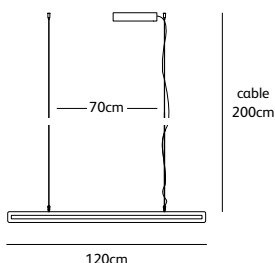

Order code	FR.120.SU.UP/DOWN.*
Dimensions	
Wxdxh	120x2,5x7cm
Standard cable length	200cm
Light source	LED 13W up – 19W down / 2700K / 1750 lm
Weight/Packaging	
Net. weight	4kg
Gross weight	6kg
Packaging	125x16,5x16,5cm
Driver	Dimmable driver Dimmer not included
Standard driver box	24x8x4cm white
Optional driver box in anodic brown, gun metal or latte.	

Order code	FR.160.SU.UP/DOWN.*
Dimensions	
Wxdxh	160x2,5x7cm
Standard cable length	200cm
Light source	LED 19W up – 26W down / 2700K / 2500 lm
Weight/Packaging	
Net. weight	5,5kg
Gross weight	8kg
Packaging	165x16,5x16,5cm
Driver	Dimmable driver Dimmer not included
Standard driver box	24x8x4cm white
Optional driver box in anodic brown, gun metal or latte.	

Order code	FR.200.SU.UP/DOWN.*
Dimensions	
Wxdxh	200x2,5x7cm
Standard cable length	200cm
Light source	LED 24W up – 34W down / 2700K / 3200 lm
Weight/Packaging	
Net. weight	7kg
Gross weight	9,5kg
Packaging	205x16,5x16,5cm
Driver	Dimmable driver Dimmer not included
Standard driver box	24x8x4cm white
Optional driver box in anodic brown, gun metal or latte.	