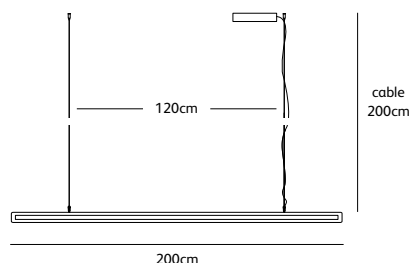

Order code	FR.120.SU.UP/DOWN.*
Dimensions	
Wxdxh	120x2,5x7cm
Standard cable length	200cm
Light source	LED 13W up – 19W down / 2700K / 1750 lm
Weight/Packaging	
Net. weight	4kg
Gross weight	6kg
Packaging	125x16,5x16,5cm
Driver	Dimmable driver Dimmer not included
Standard driver box	24x8x4cm white
Optional driver box in anodic brown, gun metal or latte.	

Order code	FR.160.SU.UP/DOWN.*
Dimensions	
Wxdxh	160x2,5x7cm
Standard cable length	200cm
Light source	LED 19W up – 26W down / 2700K / 2500 lm
Weight/Packaging	
Net. weight	5,5kg
Gross weight	8kg
Packaging	165x16,5x16,5cm
Driver	Dimmable driver Dimmer not included
Standard driver box	24x8x4cm white
Optional driver box in anodic brown, gun metal or latte.	

Order code	FR.200.SU.UP/DOWN.*
Dimensions	
Wxdxh	200x2,5x7cm
Standard cable length	200cm
Light source	LED 24W up – 34W down / 2700K / 3200 lm
Weight/Packaging	
Net. weight	7kg
Gross weight	9,5kg
Packaging	205x16,5x16,5cm
Driver	Dimmable driver Dimmer not included
Standard driver box	24x8x4cm white
Optional driver box in anodic brown, gun metal or latte.	