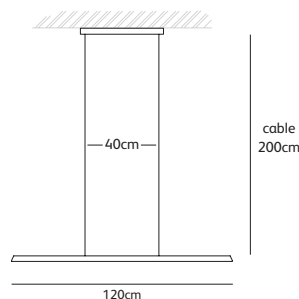

### colors tail ends (natural acrylic stone)

**\* IW**  
ivory  
white

**\* DG**  
dark  
green

**\* GG**  
graphite  
grey

**\* RG**  
rosemary  
green

KS.160.SU.BR.GG

Order code	<b>KS.120.SU.*.*</b>
Dimensions	
Wxdxh	<b>120x3x3cm</b>
Standard cable length	<b>200cm</b>
Material	<b>brass with natural acrylic stone</b>
Light source	
Included	<b>LED 22W / 2630K / 1300lm</b>
Weight	
Net. weight	<b>3kg</b>
Driver	
Included	<b>Dimmable driver, dimmer not included</b>
Standard driver box	
Included	<b>47,5x6x3,5cm (white)</b>
Optional driver box in black, brushed brass or high gloss polished brass.	

Order code	<b>KS.160.SU.*.*</b>
Dimensions	
Wxdxh	<b>160x3x3cm</b>
Standard cable length	<b>200cm</b>
Material	<b>brass with natural acrylic stone</b>
Light source	
Included	<b>LED 30W / 2630K / 1700lm</b>
Weight	
Net. weight	<b>4kg</b>
Driver	
Included	<b>Dimmable driver, dimmer not included</b>
Standard driver box	
Included	<b>47,5x6x3,5cm (white)</b>
Optional driver box in black, brushed brass or high gloss polished brass.	

Order code	<b>KS.200.SU.*.*</b>
Dimensions	
Wxdxh	<b>200x3x3cm</b>
Standard cable length	<b>200cm</b>
Material	<b>brass with natural acrylic stone</b>
Light source	
Included	<b>LED 37W / 2630K / 2100lm</b>
Weight	
Net. weight	<b>5kg</b>
Driver	
Included	<b>Dimmable driver, dimmer not included</b>
Standard driver box	
Included	<b>47,5x6x3,5cm (white)</b>
Optional driver box in black, brushed brass or high gloss polished brass.	