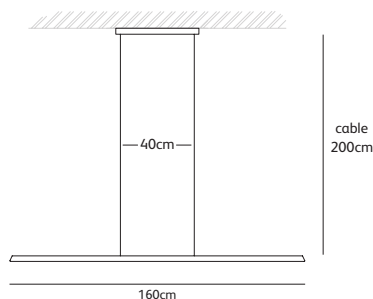

### colors tail ends (natural acrylic stone)

**\* IW**  
ivory  
white

**\* DG**  
dark  
green

**\* GG**  
graphite  
grey

**\* RG**  
rosemary  
green

KS.160.SU.BR.GG

Order code	<b>KS.120.SU.*.*</b>
Dimensions	
Wxdxh	<b>120x3x3cm</b>
Standard cable length	<b>200cm</b>
Material	<b>brass with natural acrylic stone</b>
Light source	
Included	<b>LED 22W / 2630K / 1300lm</b>
Weight	
Net. weight	<b>3kg</b>
Driver	
Included	<b>Dimmable driver, dimmer not included</b>
Standard driver box	
Included	<b>47,5x6x3,5cm (white)</b>
Optional driver box in black, brushed brass or high gloss polished brass.	

Order code	<b>KS.160.SU.*.*</b>
Dimensions	
Wxdxh	<b>160x3x3cm</b>
Standard cable length	<b>200cm</b>
Material	<b>brass with natural acrylic stone</b>
Light source	
Included	<b>LED 30W / 2630K / 1700lm</b>
Weight	
Net. weight	<b>4kg</b>
Driver	
Included	<b>Dimmable driver, dimmer not included</b>
Standard driver box	
Included	<b>47,5x6x3,5cm (white)</b>
Optional driver box in black, brushed brass or high gloss polished brass.	

Order code	<b>KS.200.SU.*.*</b>
Dimensions	
Wxdxh	<b>200x3x3cm</b>
Standard cable length	<b>200cm</b>
Material	<b>brass with natural acrylic stone</b>
Light source	
Included	<b>LED 37W / 2630K / 2100lm</b>
Weight	
Net. weight	<b>5kg</b>
Driver	
Included	<b>Dimmable driver, dimmer not included</b>
Standard driver box	
Included	<b>47,5x6x3,5cm (white)</b>
Optional driver box in black, brushed brass or high gloss polished brass.	