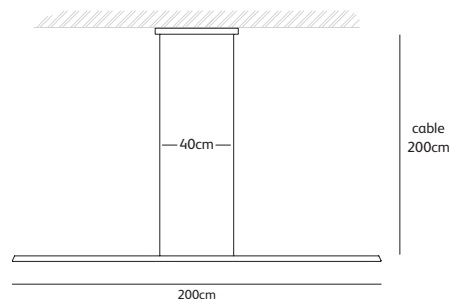

### colors tail ends (natural acrylic stone)

**\* IW**  
ivory  
white

**\* DG**  
dark  
green

**\* GG**  
graphite  
grey

**\* RG**  
rosemary  
green

KS.160.SU.BR.GG

Order code	<b>KS.120.SU.*.*</b>
Dimensions	
Wxdxh	<b>120x3x3cm</b>
Standard cable length	<b>200cm</b>
Material	<b>brass with natural acrylic stone</b>
Light source	
Included	<b>LED 22W / 2630K / 1300lm</b>
Weight	
Net. weight	<b>3kg</b>
Driver	
Included	<b>Dimmable driver, dimmer not included</b>
Standard driver box	
Included	<b>47,5x6x3,5cm (white)</b>
Optional driver box in black, brushed brass or high gloss polished brass.	

Order code	<b>KS.160.SU.*.*</b>
Dimensions	
Wxdxh	<b>160x3x3cm</b>
Standard cable length	<b>200cm</b>
Material	<b>brass with natural acrylic stone</b>
Light source	
Included	<b>LED 30W / 2630K / 1700lm</b>
Weight	
Net. weight	<b>4kg</b>
Driver	
Included	<b>Dimmable driver, dimmer not included</b>
Standard driver box	
Included	<b>47,5x6x3,5cm (white)</b>
Optional driver box in black, brushed brass or high gloss polished brass.	

Order code	<b>KS.200.SU.*.*</b>
Dimensions	
Wxdxh	<b>200x3x3cm</b>
Standard cable length	<b>200cm</b>
Material	<b>brass with natural acrylic stone</b>
Light source	
Included	<b>LED 37W / 2630K / 2100lm</b>
Weight	
Net. weight	<b>5kg</b>
Driver	
Included	<b>Dimmable driver, dimmer not included</b>
Standard driver box	
Included	<b>47,5x6x3,5cm (white)</b>
Optional driver box in black, brushed brass or high gloss polished brass.	